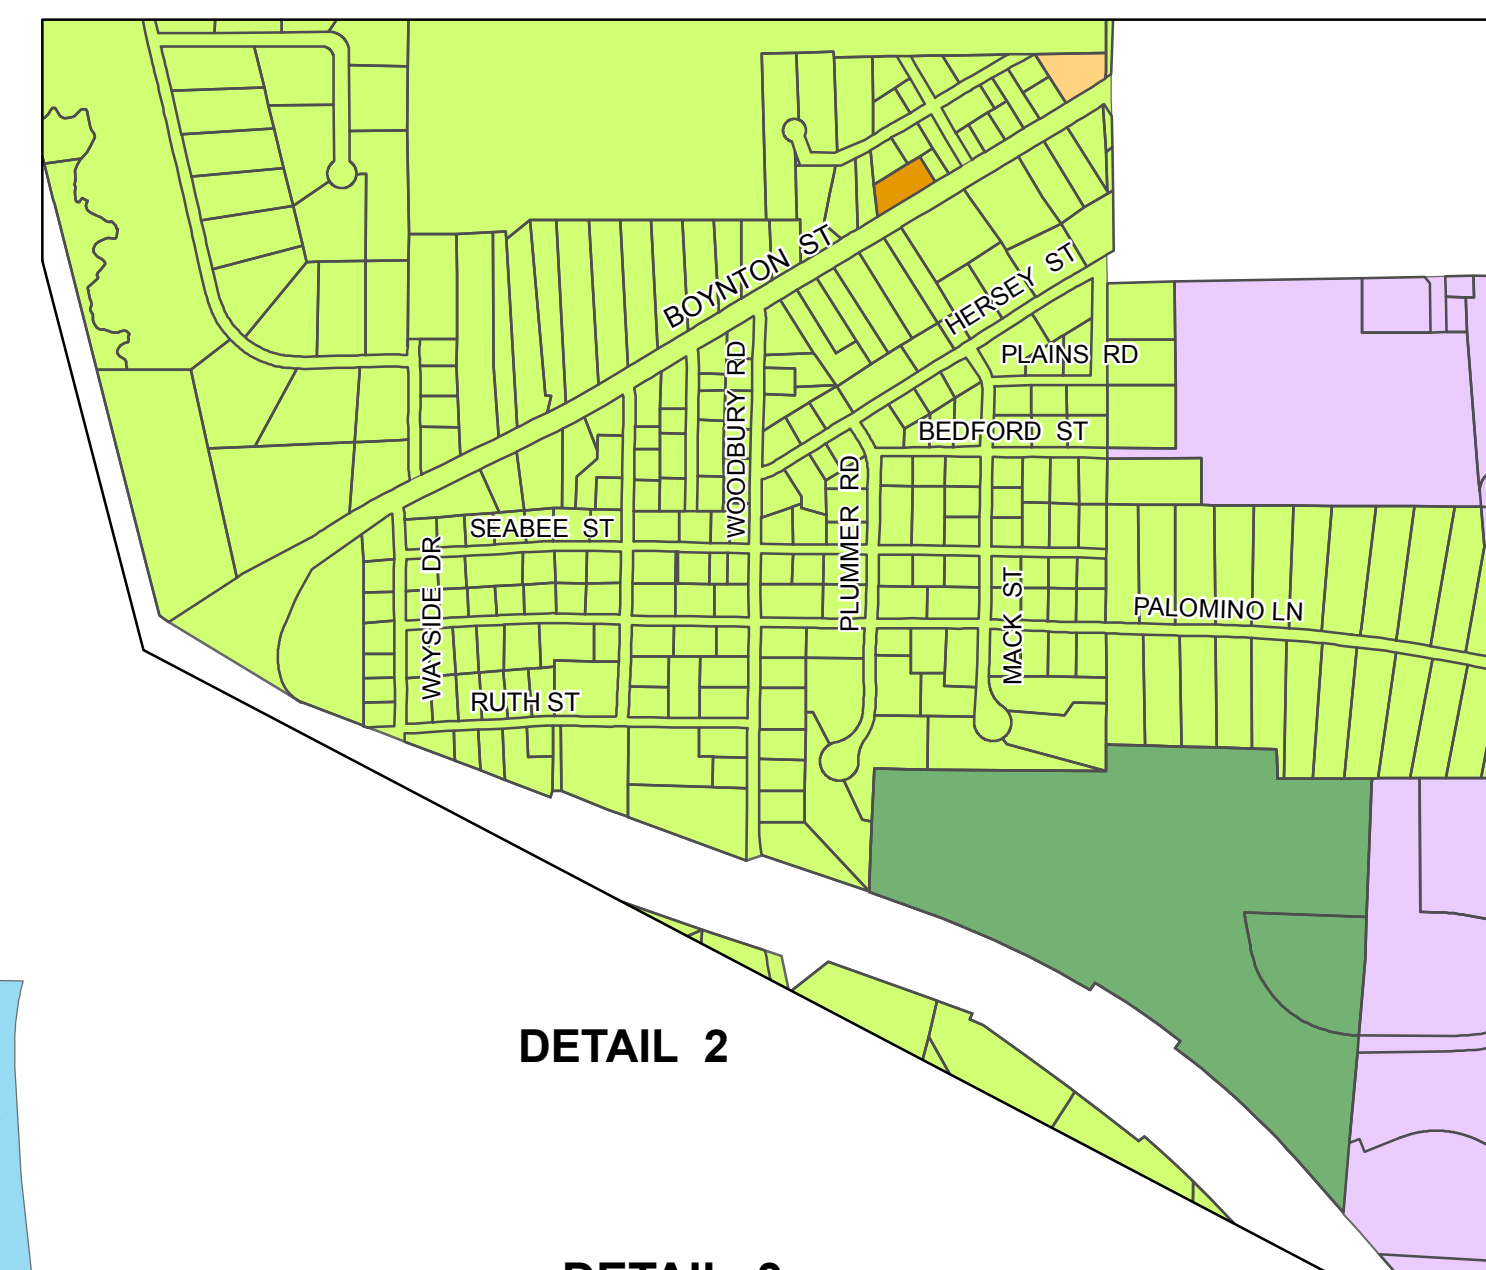

GOFFSTOWN, NEW HAMPSHIRE

NEW BOSTON, NEW HAMPSHIRE

AMHERST, NEW HAMPSHIRE

	R&A - RESIDENTIAL AGRICULTURAL		CO - COMMERCIAL
	AR - APARTMENT RESIDENTIAL		OF - OFFICE
	GR - GENERAL RESIDENTIAL		HC - HIGHWAY COMMERCIAL
	PZ - ROUTE 3 PERFORMANCE		SI - SERVICE INDUSTRIAL
	CI - CIVIC/ INSTITUTIONAL		HISTORIC DISTRICT
	NC - NEIGHBORHOOD COMMERCIAL		

LEGEND

DETAIL 1

MERRIMACK, NEW HAMPSHIRE

DETAIL 2

DETAIL 3

OFFICIAL
ZONE MAP
JULY 15, 2009

TOWN OF
BEDFORD
NEW HAMPSHIRE

PEOPLEGIS INC.
22 MILL ST STE 102
ARLINGTON, MA 02476
617.625.3608

REVISED: JULY 15, 2009

THIS DOCUMENT HAS BEEN PREPARED TO SHOW APPROXIMATE LOT ZONING. CONSULT BEDFORD ZONING ADMINISTRATOR FOR PRECISE LOCATIONS AND DESCRIPTION OF PARTICULAR ZONES.

BEDFORD, NEW HAMPSHIRE