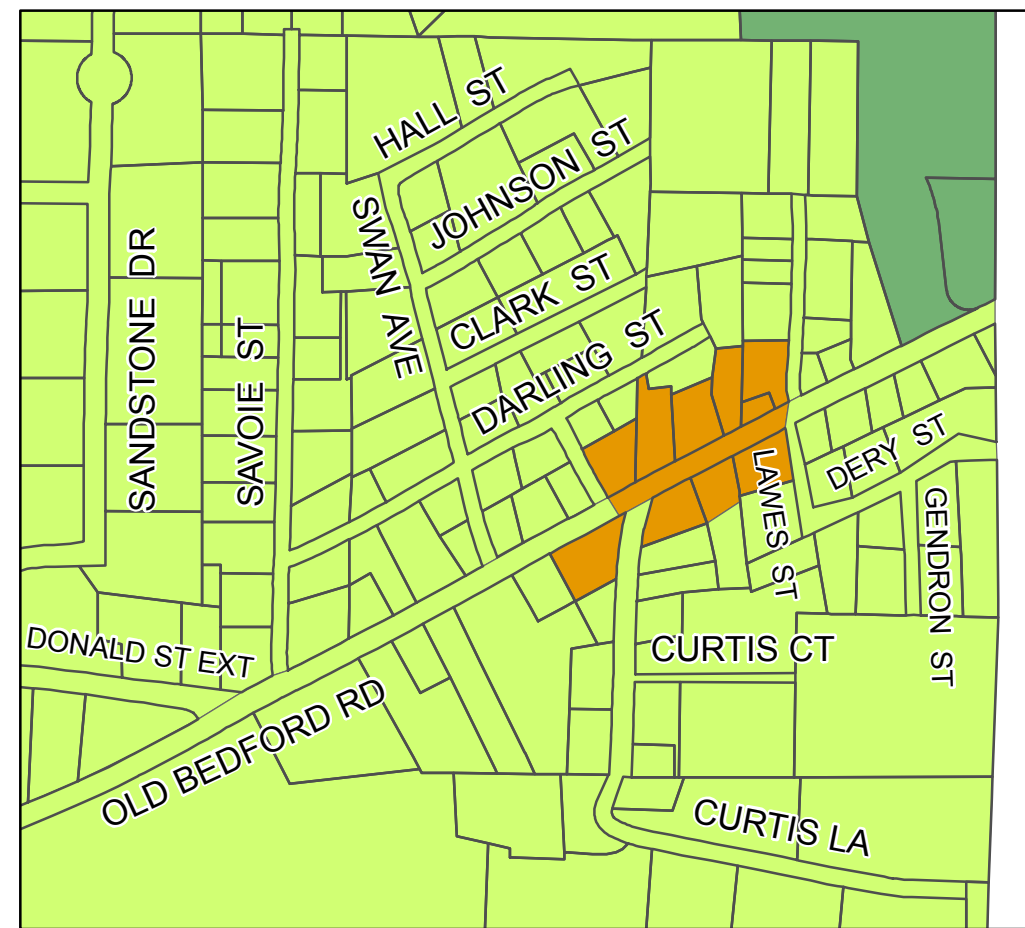

GOFFSTOWN, NEW HAMPSHIRE

NEW BOSTON, NEW HAMPSHIRE

AMHERST, NEW HAMPSHIRE

	R&A - RESIDENTIAL AGRICULTURAL		CO - COMMERCIAL
	AR - APARTMENT RESIDENTIAL		OF - OFFICE
	GR - GENERAL RESIDENTIAL		HC - HIGHWAY COMMERCIAL
	PZ - ROUTE 3 PERFORMANCE		SI - SERVICE INDUSTRIAL
	CI - CIVIC/ INSTITUTIONAL		HISTORIC DISTRICT
	NC - NEIGHBORHOOD COMMERCIAL		

LEGEND

DETAIL 1

MERRIMACK, NEW HAMPSHIRE

DETAIL 2

DETAIL 3

OFFICIAL
ZONE MAP
JULY 15, 2009

TOWN OF
BEDFORD
NEW HAMPSHIRE

PEOPLEGIS INC.
22 MILL ST STE 102
ARLINGTON, MA 02476
617.625.3608

REVISED: JULY 15, 2009

THIS DOCUMENT HAS BEEN PREPARED TO SHOW APPROXIMATE LOT ZONING. CONSULT BEDFORD ZONING ADMINISTRATOR FOR PRECISE LOCATIONS AND DESCRIPTION OF PARTICULAR ZONES.

BEDFORD, NEW HAMPSHIRE