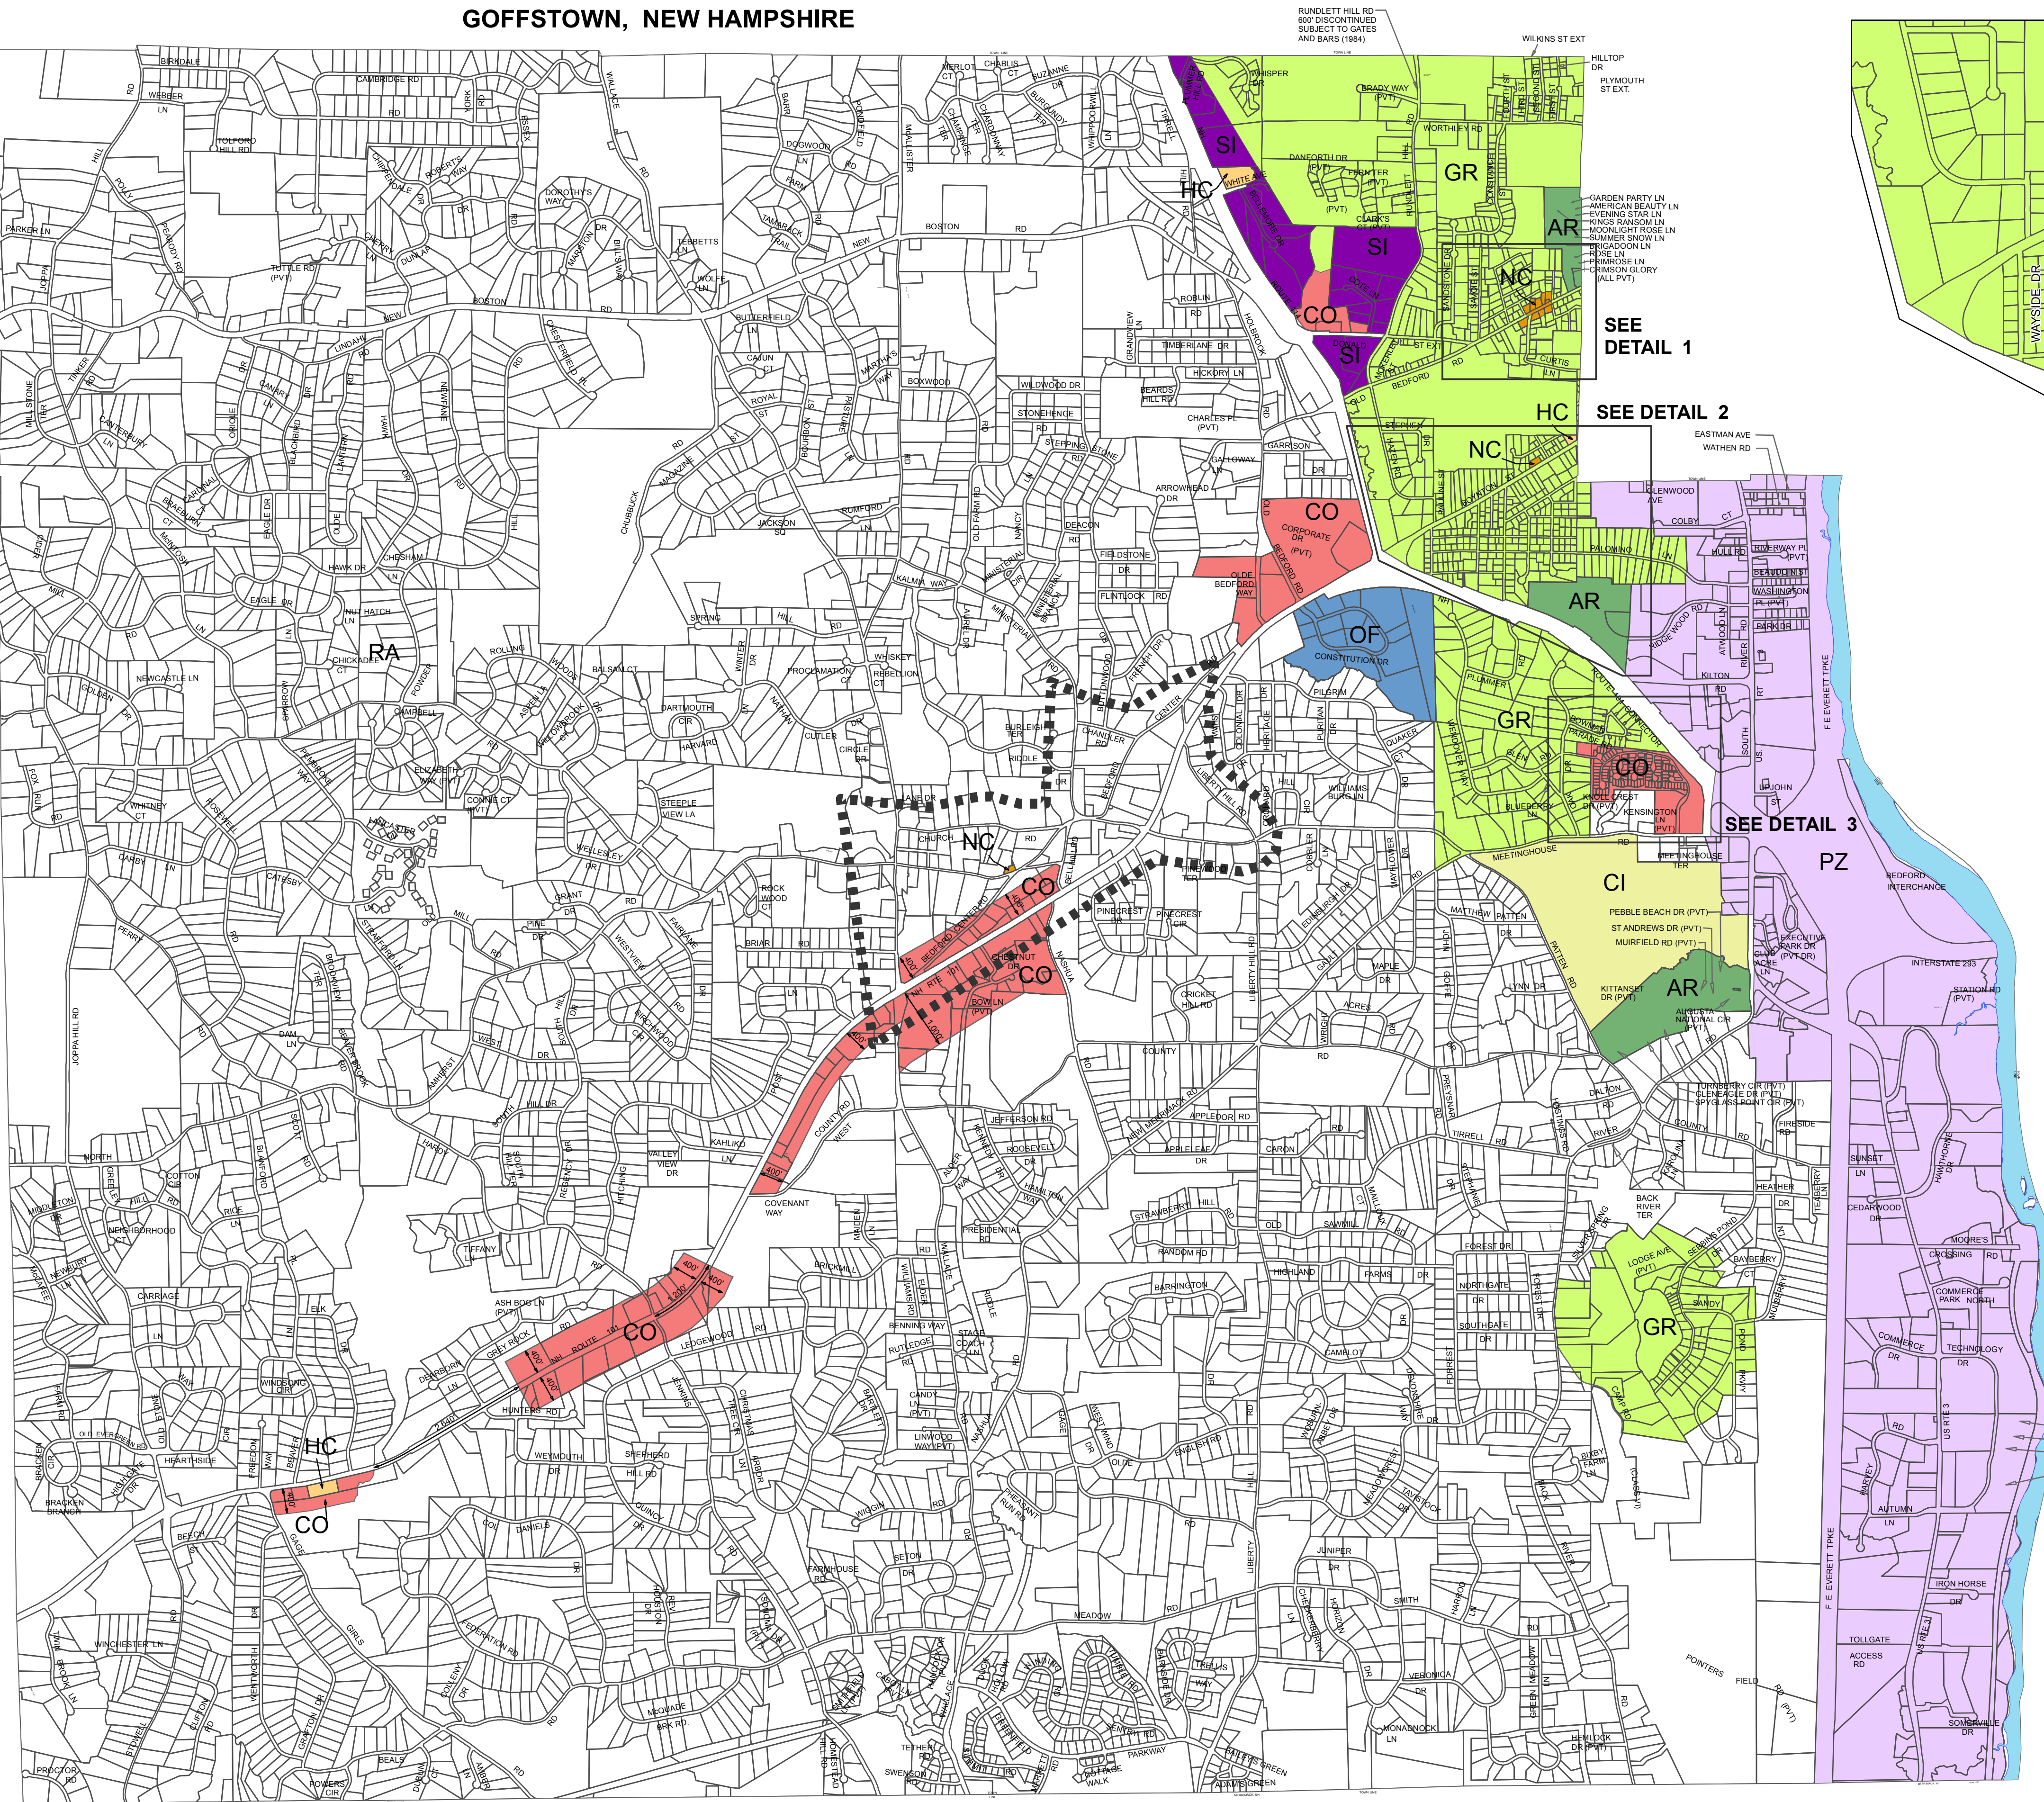

GOFFSTOWN, NEW HAMPSHIRE

NEW BOSTON, NEW HAMPSHIRE

AMHERST, NEW HAMPSHIRE

	R&A - RESIDENTIAL AGRICULTURAL		CO - COMMERCIAL
	AR - APARTMENT RESIDENTIAL		OF - OFFICE
	GR - GENERAL RESIDENTIAL		HC - HIGHWAY COMMERCIAL
	PZ - ROUTE 3 PERFORMANCE		SI - SERVICE INDUSTRIAL
	CI - CIVIC/ INSTITUTIONAL		HISTORIC DISTRICT
	NC - NEIGHBORHOOD COMMERCIAL		

LEGEND

DETAIL 1

MERRIMACK, NEW HAMPSHIRE

DETAIL 2

DETAIL 3

OFFICIAL
ZONE MAP
JULY 15, 2009

TOWN OF
BEDFORD
NEW HAMPSHIRE

PEOPLEGIS INC.
22 MILL ST STE 102
ARLINGTON, MA 02476
617.625.3608

REVISED: JULY 15, 2009

THIS DOCUMENT HAS BEEN PREPARED TO SHOW APPROXIMATE LOT ZONING. CONSULT BEDFORD ZONING ADMINISTRATOR FOR PRECISE LOCATIONS AND DESCRIPTION OF PARTICULAR ZONES.

BEDFORD, NEW HAMPSHIRE