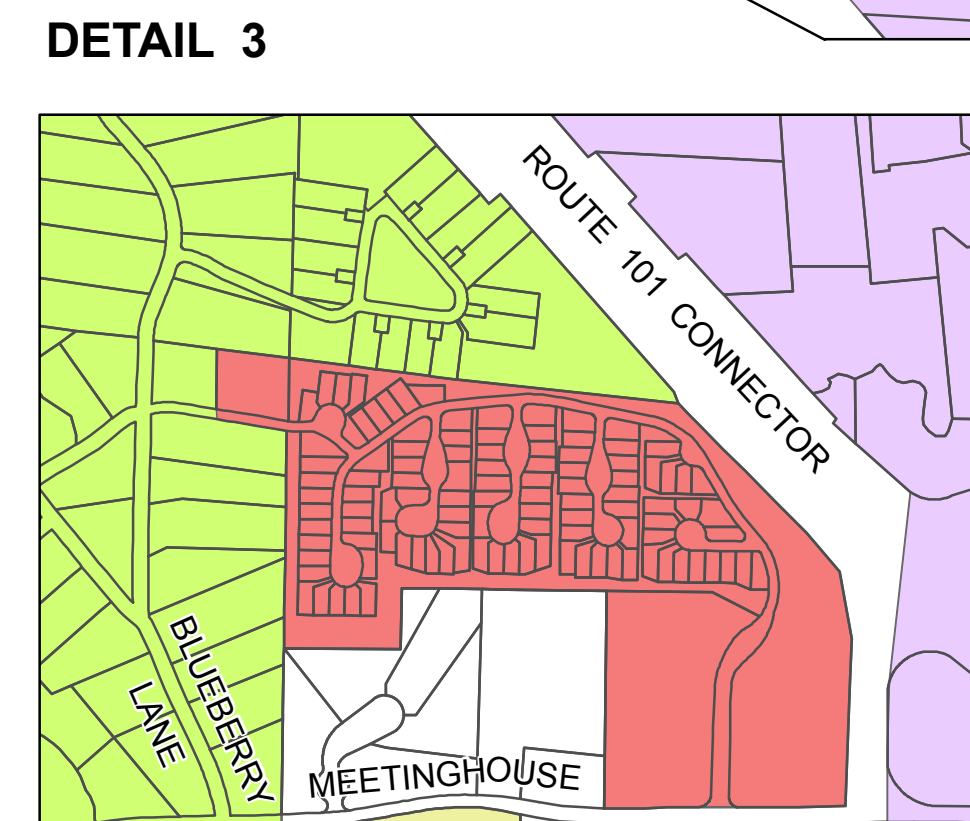

OFFICIAL
ZONE MAP
JULY 15, 2009