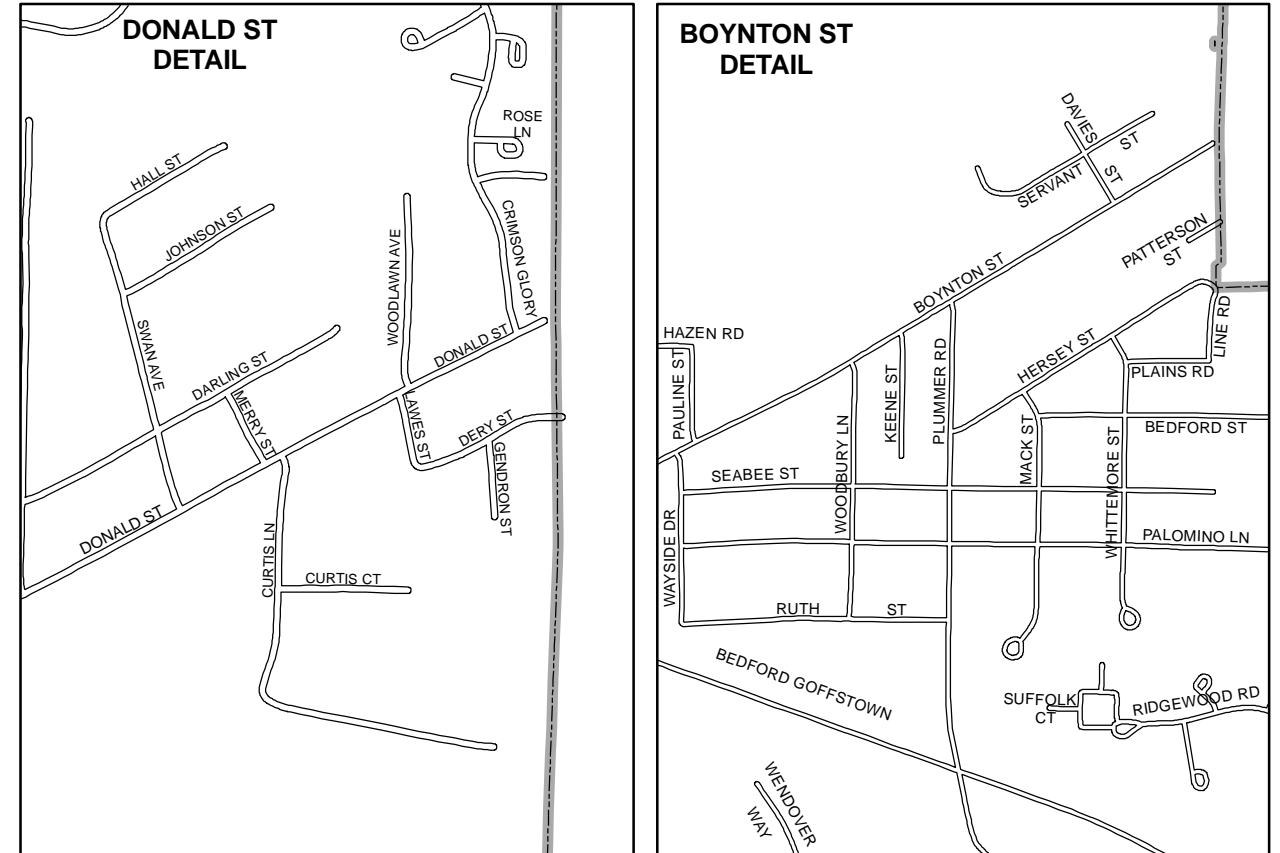

GOFFSTOWN, NEW HAMPSHIRE

Street Index table listing street names and their corresponding grid coordinates (e.g., Adams's Green F7, Alder Way F6).

NEW BOSTON, NEW HAMPSHIRE

AMHERST, NEW HAMPSHIRE

NEW HAMPSHIRE

MANCHESTER,

MERRIMACK, NEW HAMPSHIRE